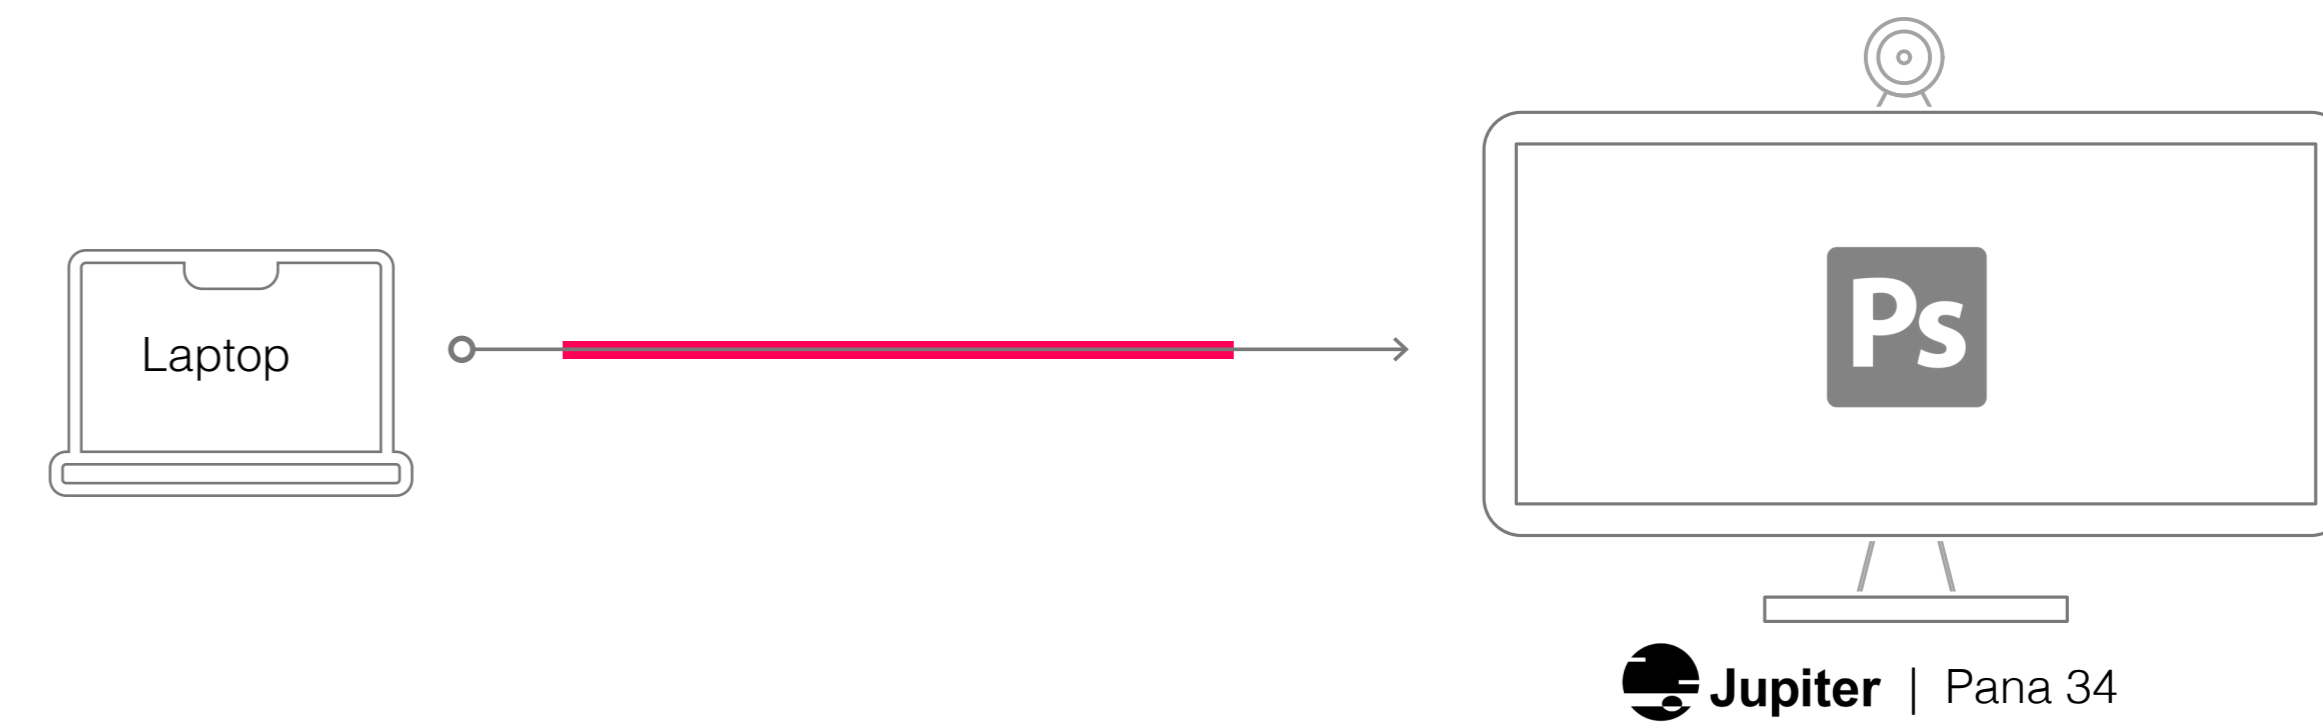

KEY

— Display Port

Workstations

Workstation, corporate office, home entertainment

The all-in-one nature of the Pana 34 and its ingenious ergonomics makes it the most versatile hot-desk display on the market.