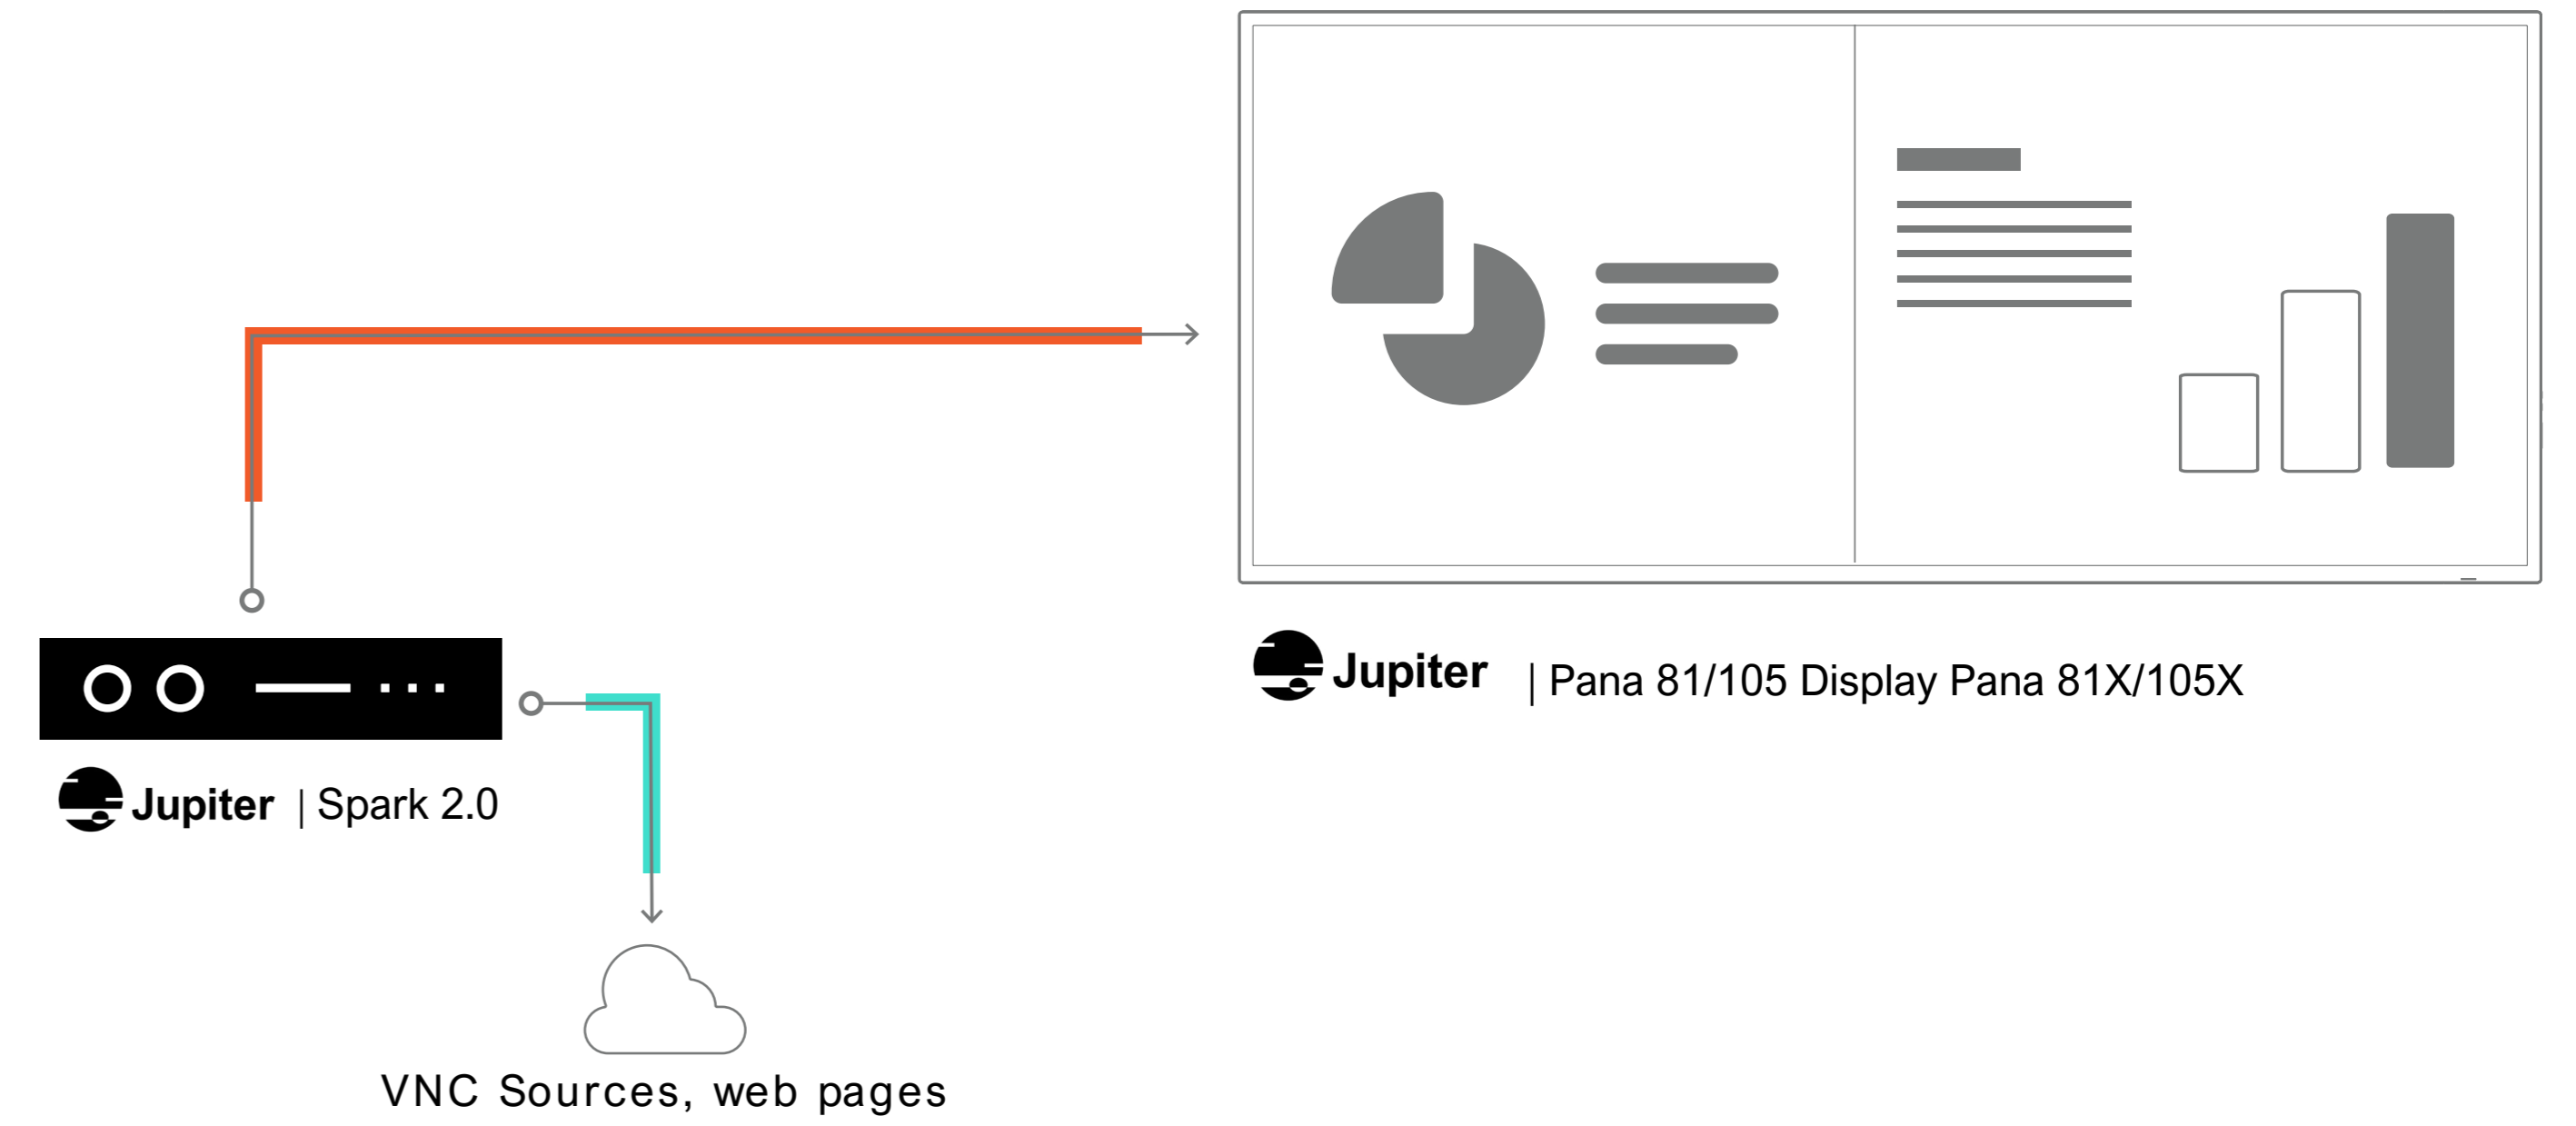

Powered by
MEGAPIXEL
VISUAL REALITY

Jupiter | Zavus XP - MicroLED

KEY

— Display Port

Executive Offices, Boardrooms

Corporate executive boardroom

Run content on the Spark 2.0 either locally or decoded via IP (existing streams or encoded with Jupiter StreamPoint encoders). The Spark 2.0 can also play VNC sources. Our Pana displays and video processors are all compatible with third part room control devices (QSC, Crestron, Extron), you can then automate viewing layouts and templates on the Spark 2.0 along with power/sources commands on the Pana displays.