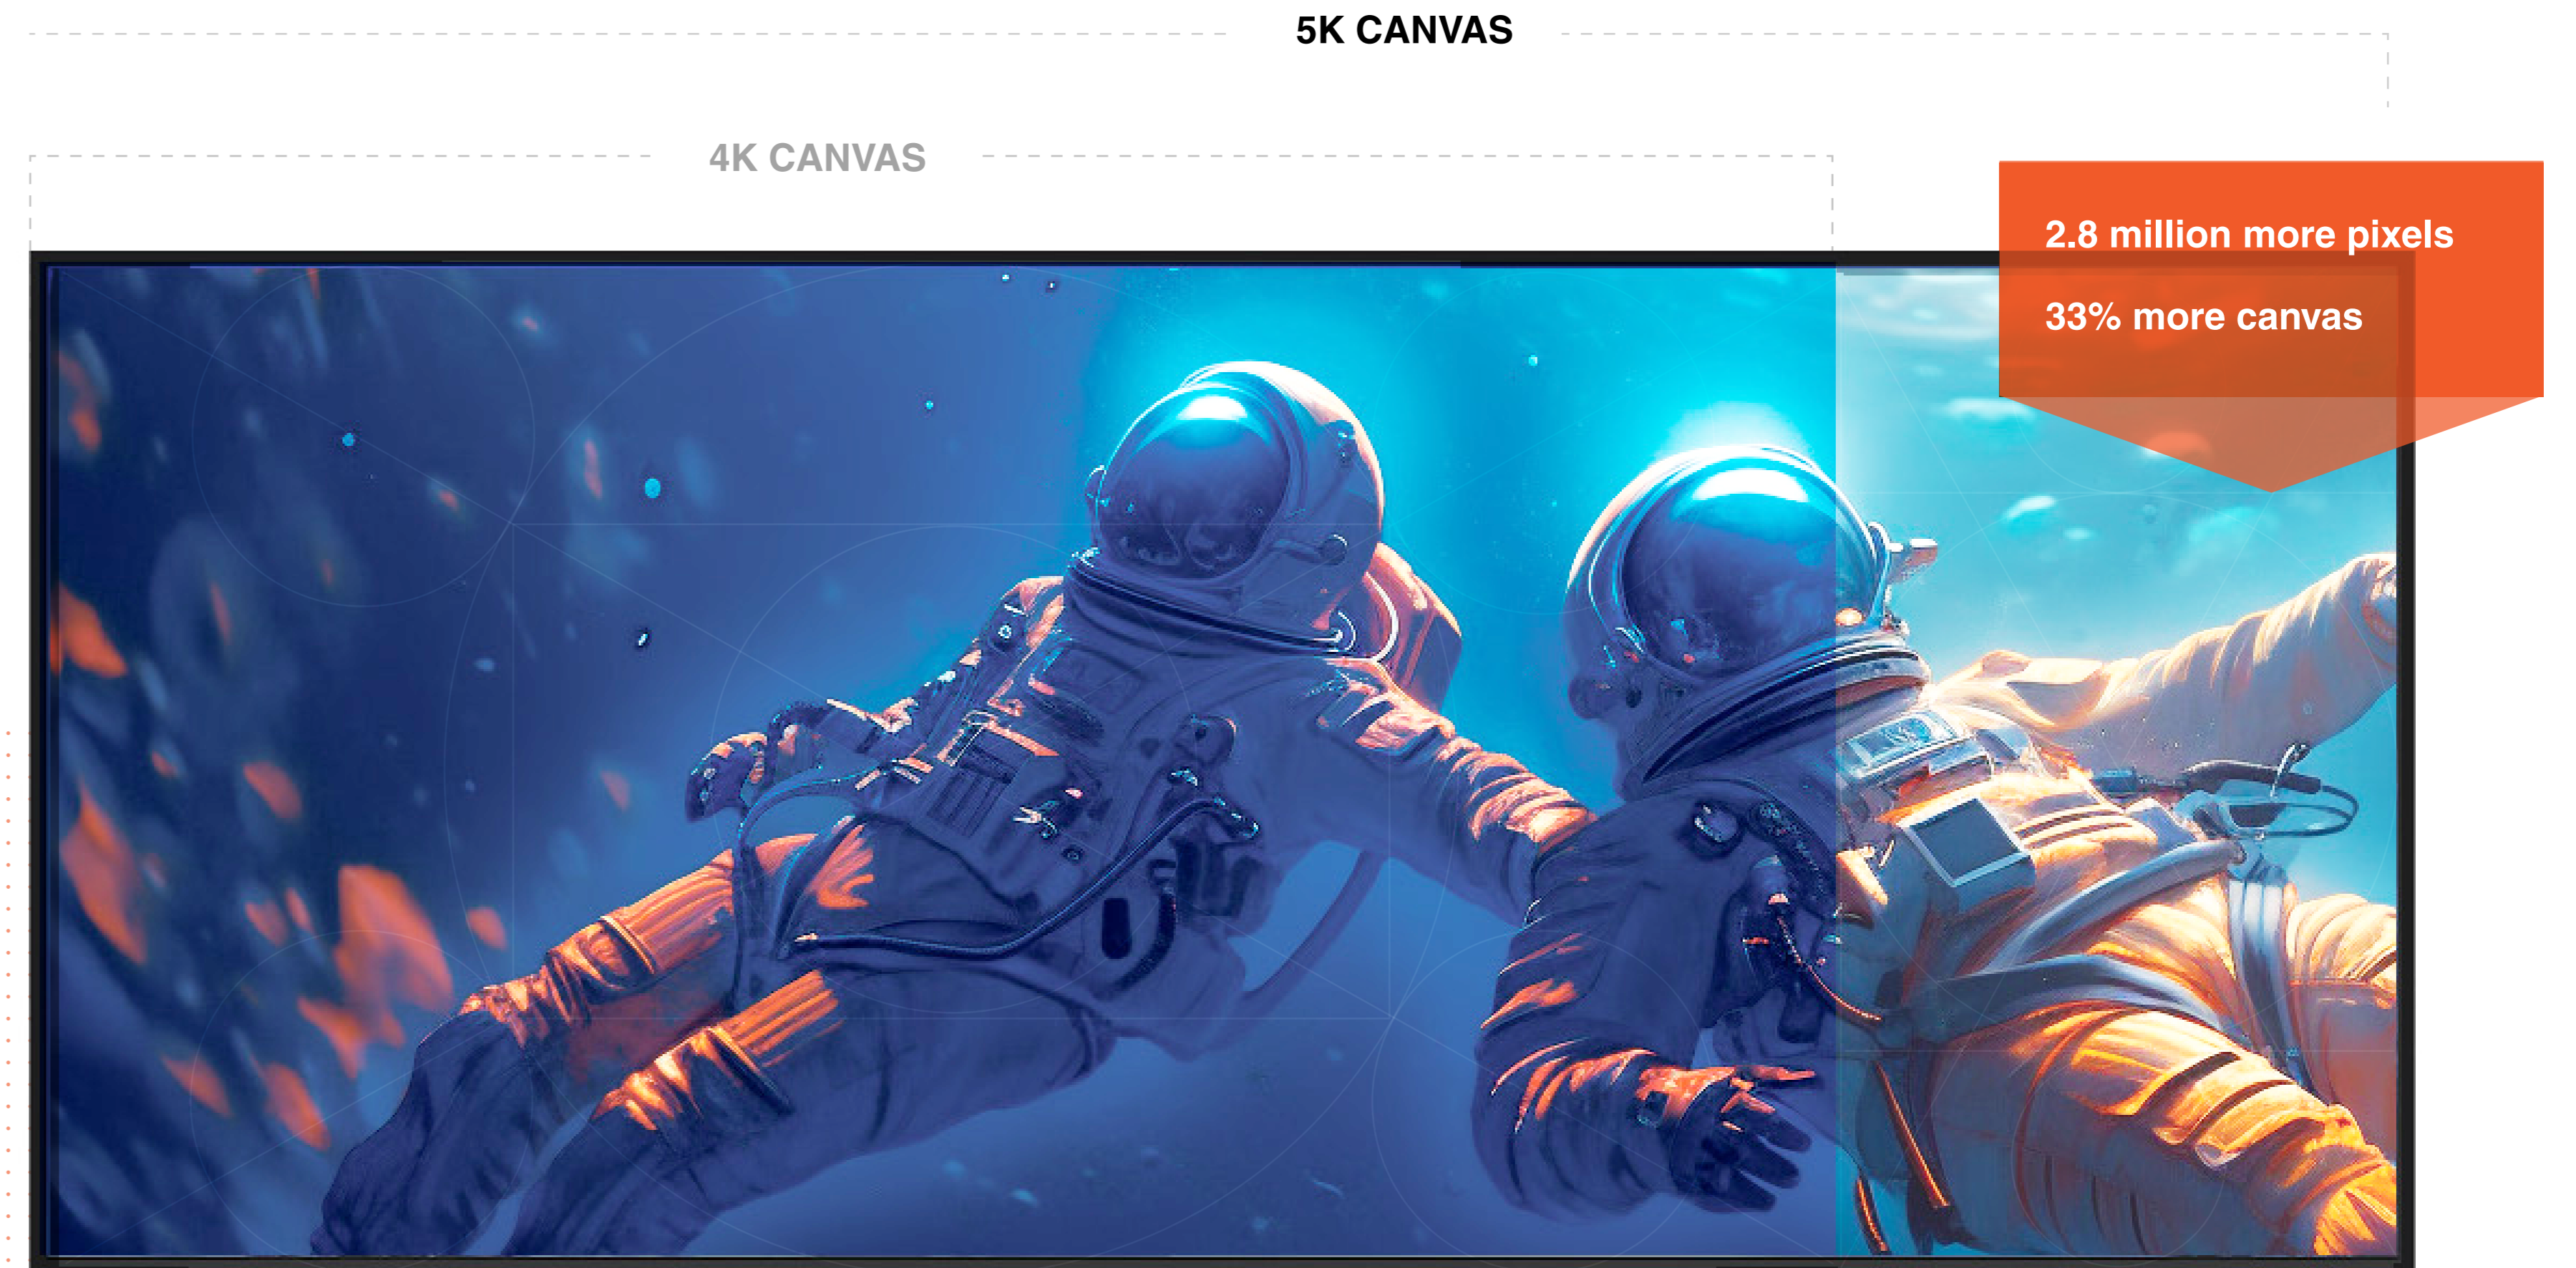

The Jupiter Pana 21:9 ultrawide 5K large LCDs and Zavus Xtreme Pixel MicroLED displays are the future of enterprise displays, and we are proud to lead the way in this space. Our proprietary design, engineering, and supply chain management allow us to control the production process completely, ensuring that every product meets our rigorous standards.