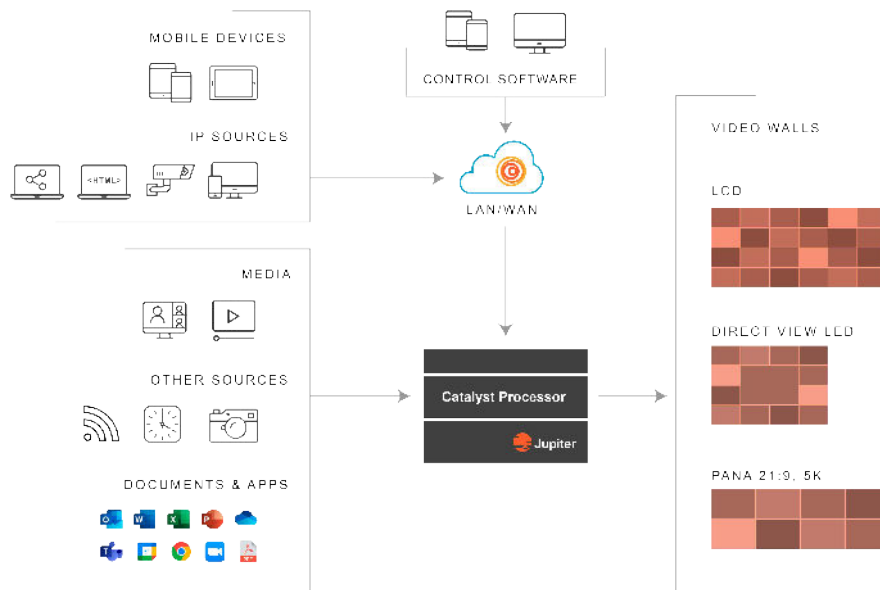

Architecture of a CRS-5K Installation